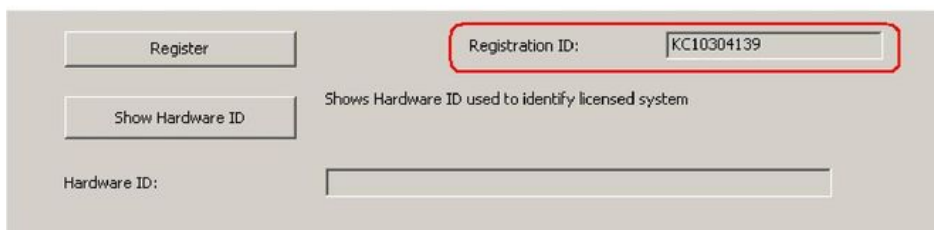

[Kodak Capture Pro Serial 14](#)

If the customer didn't print/save their Registration ID, they can still find it out later by running the **License Manager program** on the PC where Capture Pro Software is installed. The Registration ID will be displayed towards the bottom of the License Manager dialog:

Trial Installations

During the installation, Registration continues to be required. If the customer has previously registered any Capture Pro installation and already has a **Registration ID**, they can enter their Registration ID when prompted and press the "Next" button to continue with the installation. Otherwise, pressing the **"Next"** button without entering a Registration ID will take them to the Capture Pro Trial Registration screen. After completing the Registration Form, the user will be presented with the Registration Completion screen: